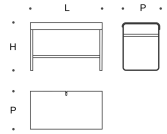

Scrivania 115
Desk 115