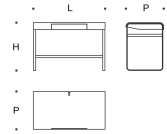

Scrivania con cassetto 115
Desk with drawer 115